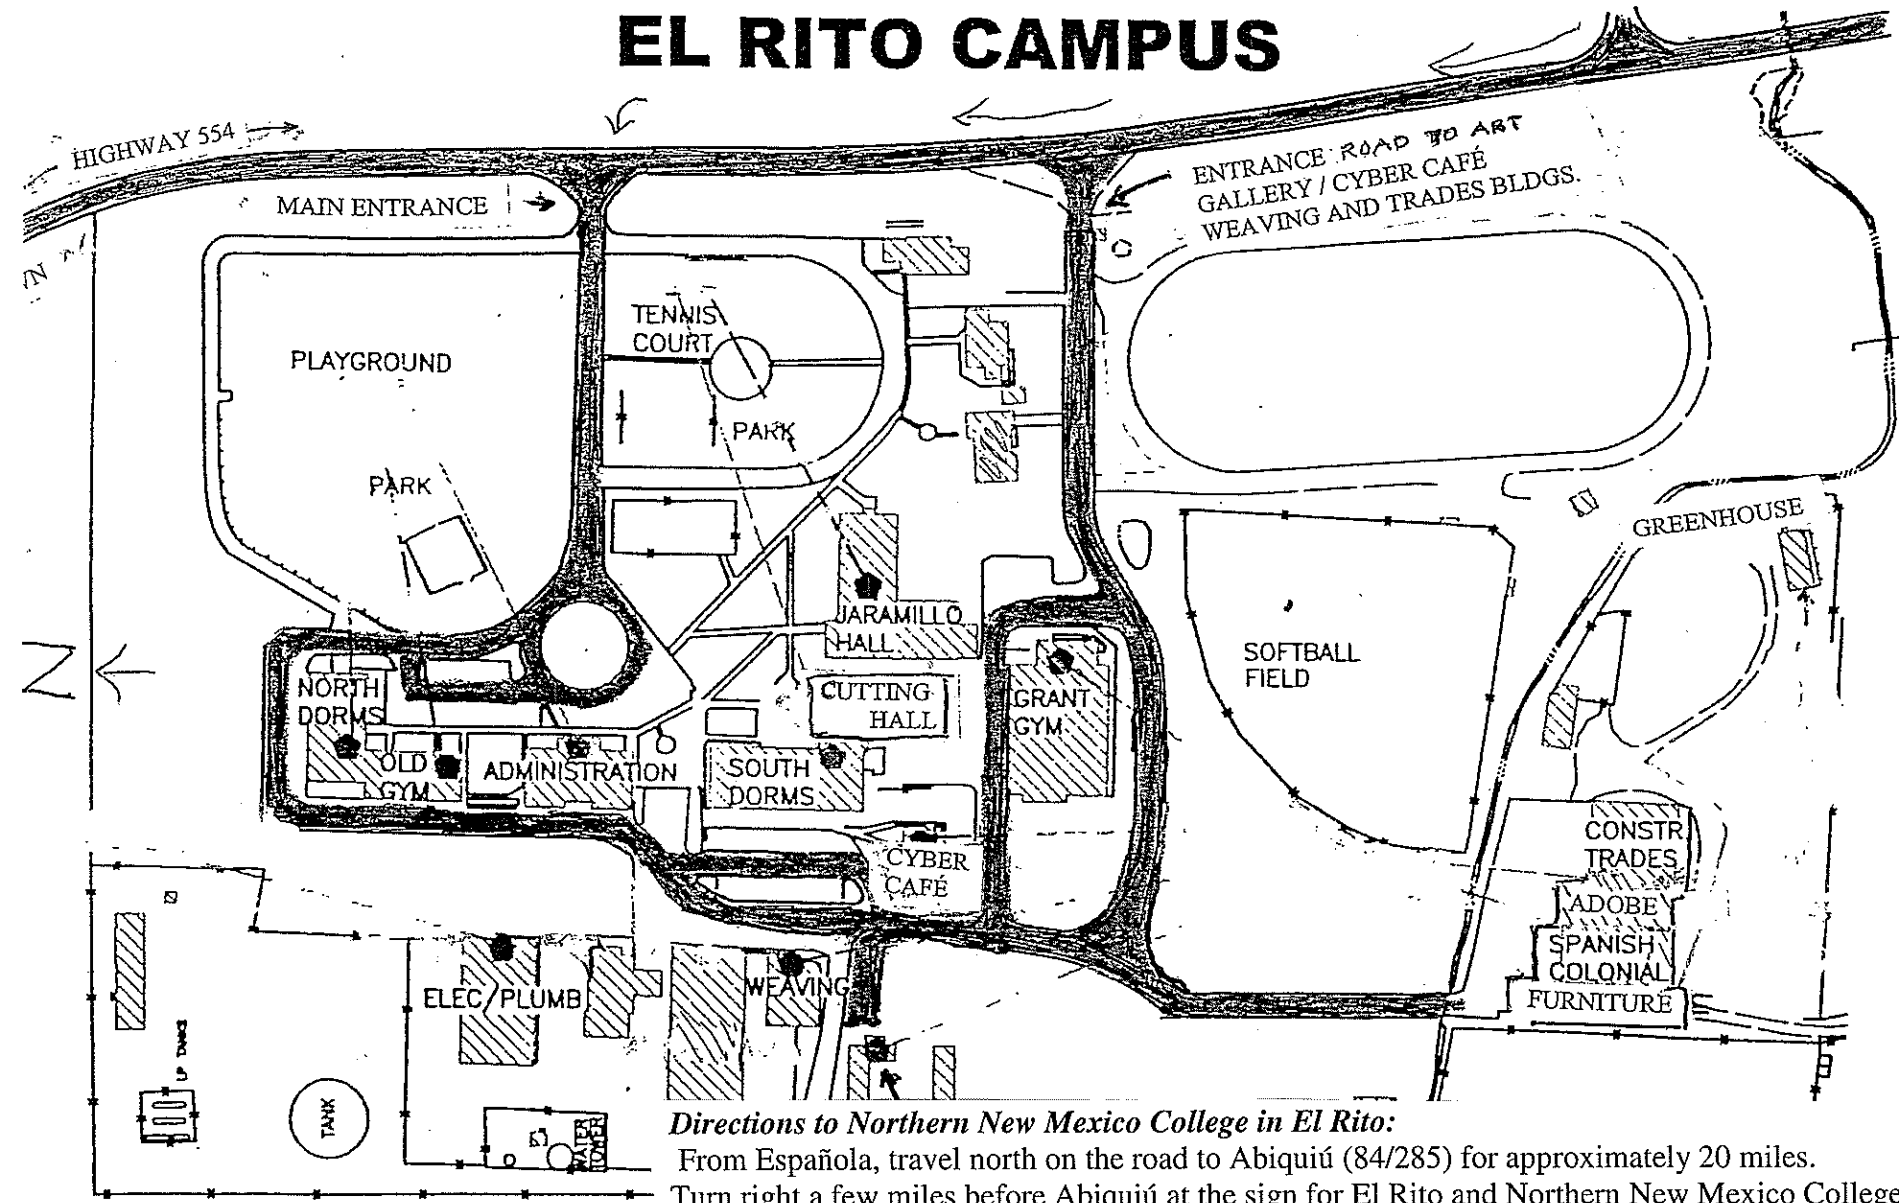

NORTHERN NEW MEXICO COLLEGE

EL RITO CAMPUS

Highway 554

From
Española

Directions to Northern New Mexico College in El Rito:

From Española, travel north on the road to Abiquiú (84/285) for approximately 20 miles. Turn right a few miles before Abiquiú at the sign for El Rito and Northern New Mexico College. This is State Road 554, and you go approximately 12 miles on this road until you reach El Rito. The college is on the left side of the road (look for the water tower). Take the second college driveway on the left. A round fountain (dry) and the Administration Building will be straight ahead.